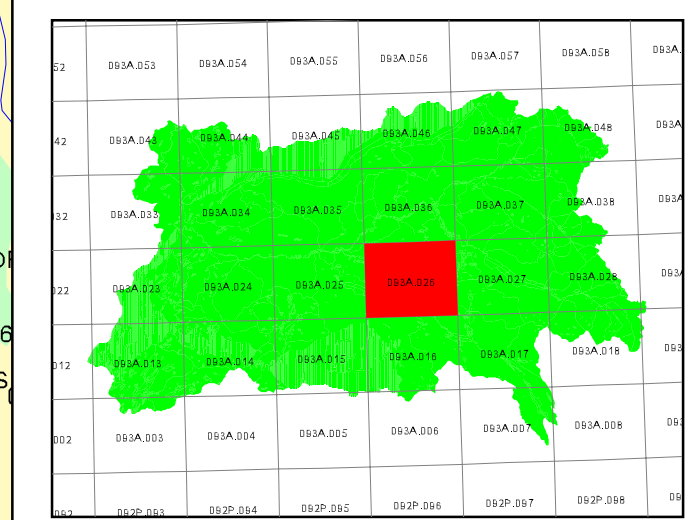

B.C. Watershed Atlas (1:50,000) enlarged to 1:20,000

- Horsefly River Group (HORS) - 093A.026

UTM ZONE 10
BCGS (TRIM)
SHEET
093A.026

WCSA Map Series
Version 2.0 overlaid
on TRIM.

Legend

- 1:50k Streams
- 1:20k Streams
- Lakes
- Land
- Dbl. River
- Wetlands